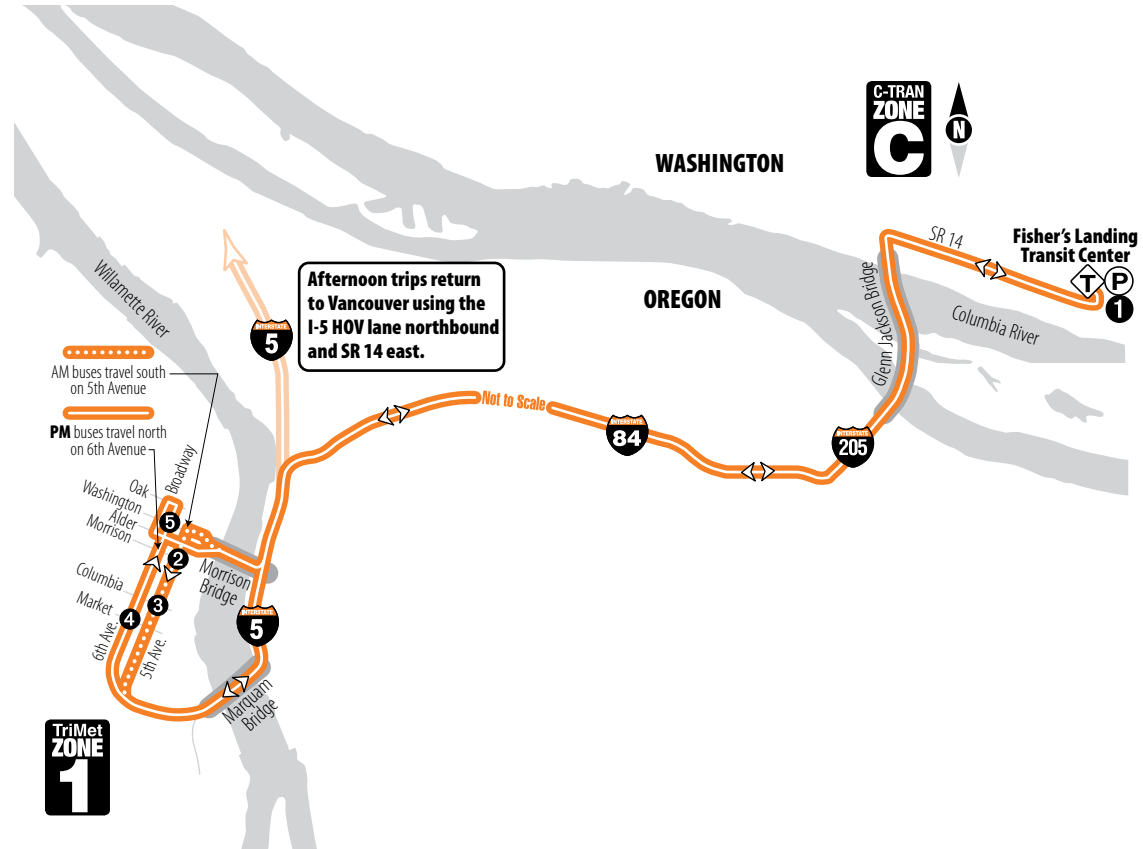

164 Fisher's Landing Express

Weekdays Only

South to Portland

Morning trips travel south on 5th Ave.

Fisher's Landing Transit Center	5th Ave. & Morrison	5th Ave. & Columbia
1	2	3
5:20^{AM}	5:40	5:44
5:50	6:10	6:14
6:00	6:20	6:24
6:10	6:30	6:34
6:20	6:40	6:44
6:30	6:50	6:54
6:40	7:00	7:04
6:50	7:10	7:14
7:00	7:20	7:24
7:10	7:32	7:36
7:20	7:42	7:46
7:30	7:52	7:56
7:45	8:07	8:11
8:00	8:22	8:26
8:15	8:37	8:41
8:25	8:47	8:51

Afternoon trips travel north on 6th Ave.

Fisher's Landing Transit Center	6th Ave. & Market	6th Ave. & Washington
1	4	5
3:32^{PM}	4:00	4:04
4:32	5:00	5:04
5:02	5:30	5:34
5:17	5:45	5:49
5:37	6:05	6:09
6:07	6:35	6:39
6:47	7:15	7:19

North to Vancouver

Morning trips travel south on 5th Ave.

5th Ave. & Morrison	5th Ave. & Columbia	Fisher's Landing Transit Center
2	3	1
5:40^{AM}	5:44	6:09
6:10	6:14	6:39
6:20	6:24	6:49
6:30	6:34	6:59
6:40	6:44	7:09
6:50	6:54	7:19
7:00	7:04	7:29
7:10	7:14	7:39
7:20	7:24	7:49
7:52	7:56	8:21
8:37	8:41	9:06

Afternoon trips travel north on 6th Ave.

6th Ave. & Market	6th Ave. & Washington	Fisher's Landing Transit Center
4	5	1
2:30^{PM}	2:34	3:04
3:00	3:04	3:34
3:30	3:34	4:04
3:50	3:54	4:24
4:00	4:04	4:34
4:10	4:14	4:44
4:20	4:24	4:54
4:30	4:34	5:04
4:45	4:49	5:19
5:00	5:04	5:34
5:10	5:14	5:44
5:20	5:24	5:54
5:30	5:34	6:04
5:45	5:49	6:19
6:05	6:09	6:39
6:35	6:39	7:09
7:15	7:19	7:49

Bold times are PM runs

C-TRAN Express Fare Required

No Saturday or Sunday/Holiday Service